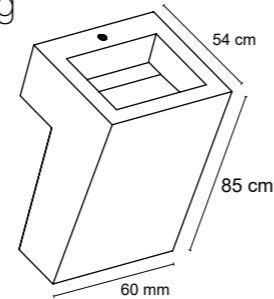

Polished
12 mm

120x260
46.97" x 102.4"

Polished & Natural
6 mm

120x120
46.97" x 46.97"

Private House - Ikasa Lagos Park
España - Madrid
Pietra Grey Polished 120x120

Flora & Fauna
Novosibirsk - Russia
Pietra Grey Natural 120x260
Designer: Melnikova Olga

Pietra Grey

Nemesis

L 150 L 150xW 50 - L 59.1"x W 19.7" **H 25 cm**
 Nemesis Natural **G-2986**
 Nemesis Polished **G-2988**

Suspended

L 150 L 150xW 50 - L 59.1"x W 19.7" **H 15 cm**
 Suspended Natural **G-2990**
 Suspended Polished **G-2992**

Flow

L 75 L 75xW 50 - L 29.5"x W 19.7" **H 15 cm**
 Flow Natural **G-2968**
 Flow Polished **G-2973**

Standing

L 60 L 60 x W 54 - L 23.6" x W 21.3" **H 85 cm**
 Standing Natural **G-2976**
 Standing Polished **G-2978**