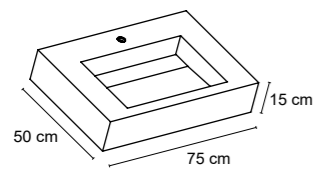

Pietra Grey

Nemesis

L 150 L 150xW 50 - L 59.1"x W 19.7" **H 25 cm**
 Nemesis Natural **G-2986**
 Nemesis Polished **G-2988**

Suspended

L 150 L 150xW 50 - L 59.1"x W 19.7" **H 15 cm**
 Suspended Natural **G-2990**
 Suspended Polished **G-2992**

Flow

L 75 L 75xW 50 - L 29.5"x W 19.7" **H 15 cm**
 Flow Natural **G-2968**
 Flow Polished **G-2973**

Standing

L 60 L 60 x W 54 - L 23.6" x W 21.3" **H 85 cm**
 Standing Natural **G-2976**
 Standing Polished **G-2978**