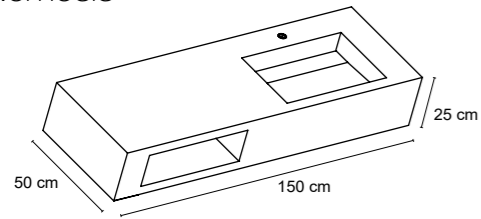

Polished
12 mm

120x260
46.97" x 102.4"

Polished & Natural
6 mm

120x120
46.97" x 46.97"

Private House - Ikasa Lagos Park
España - Madrid
Pietra Grey Polished 120x120

Flora & Fauna
Novosibirsk - Russia
Pietra Grey Natural 120x260
Designer: Melnikova Olga

Pietra Grey

Nemesis

L 150 L 150xW 50 - L 59.1"x W 19.7" **H 25 cm**
 Nemesis Natural **G-2986**
 Nemesis Polished **G-2988**

Suspended

L 150 L 150xW 50 - L 59.1"x W 19.7" **H 15 cm**
 Suspended Natural **G-2990**
 Suspended Polished **G-2992**

Flow

L 75 L 75xW 50 - L 29.5"x W 19.7" **H 15 cm**
 Flow Natural **G-2968**
 Flow Polished **G-2973**

Standing

L 60 L 60 x W 54 - L 23.6" x W 21.3" **H 85 cm**
 Standing Natural **G-2976**
 Standing Polished **G-2978**