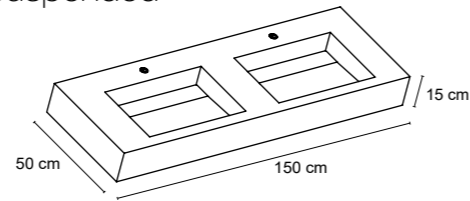

Polished
12 mm

120x260
46.97" x 102.4"

Polished & Natural
6 mm

120x120
46.97" x 46.97"

Private House - Ikasa Lagos Park
España - Madrid
Pietra Grey Polished 120x120

Flora & Fauna
Novosibirsk - Russia
Pietra Grey Natural 120x260
Designer: Melnikova Olga

Pietra Grey

Nemesis

L 150 L 150xW 50 - L 59.1"x W 19.7" **H 25 cm**
 Nemesis Natural **G-2986**
 Nemesis Polished **G-2988**

Suspended

L 150 L 150xW 50 - L 59.1"x W 19.7" **H 15 cm**
 Suspended Natural **G-2990**
 Suspended Polished **G-2992**

Flow

L 75 L 75xW 50 - L 29.5"x W 19.7" **H 15 cm**
 Flow Natural **G-2968**
 Flow Polished **G-2973**

Standing

L 60 L 60 x W 54 - L 23.6" x W 21.3" **H 85 cm**
 Standing Natural **G-2976**
 Standing Polished **G-2978**